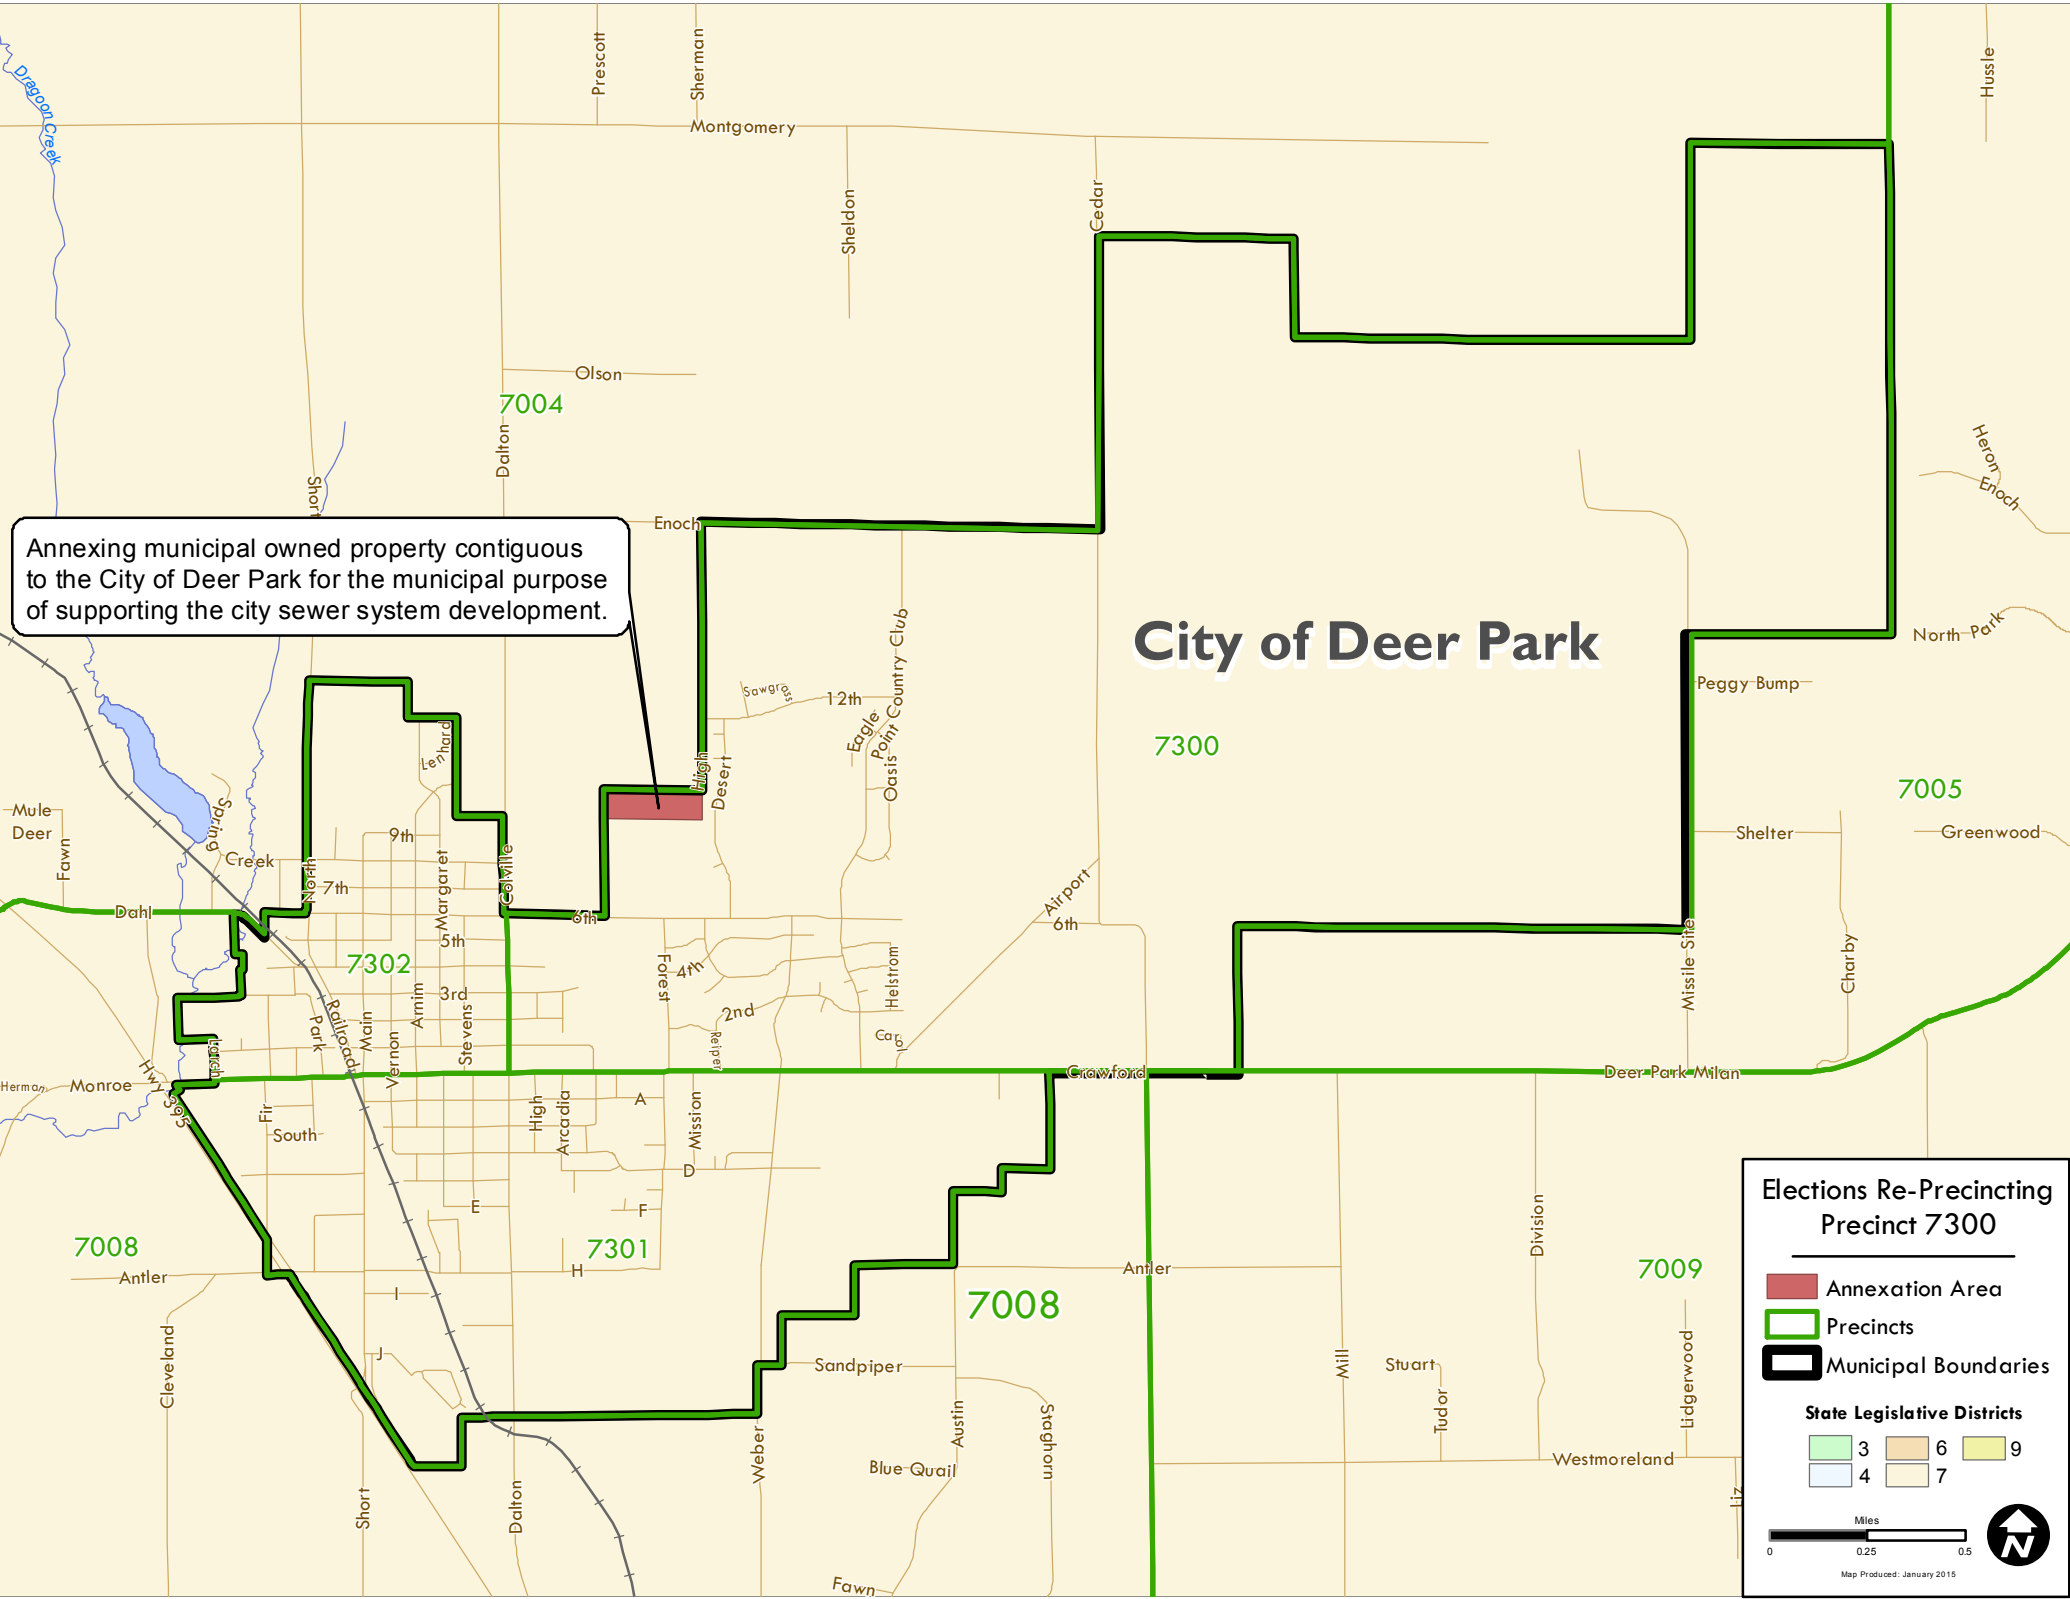

Annexing municipal owned property contiguous to the City of Deer Park for the municipal purpose of supporting the city sewer system development.

City of Deer Park

Elections Re-Precincting Precinct 7300

- Annexation Area
- Precincts
- Municipal Boundaries

State Legislative Districts

3	6	9
4	7	

Miles
0 0.25 0.5

Map Produced: January 2015